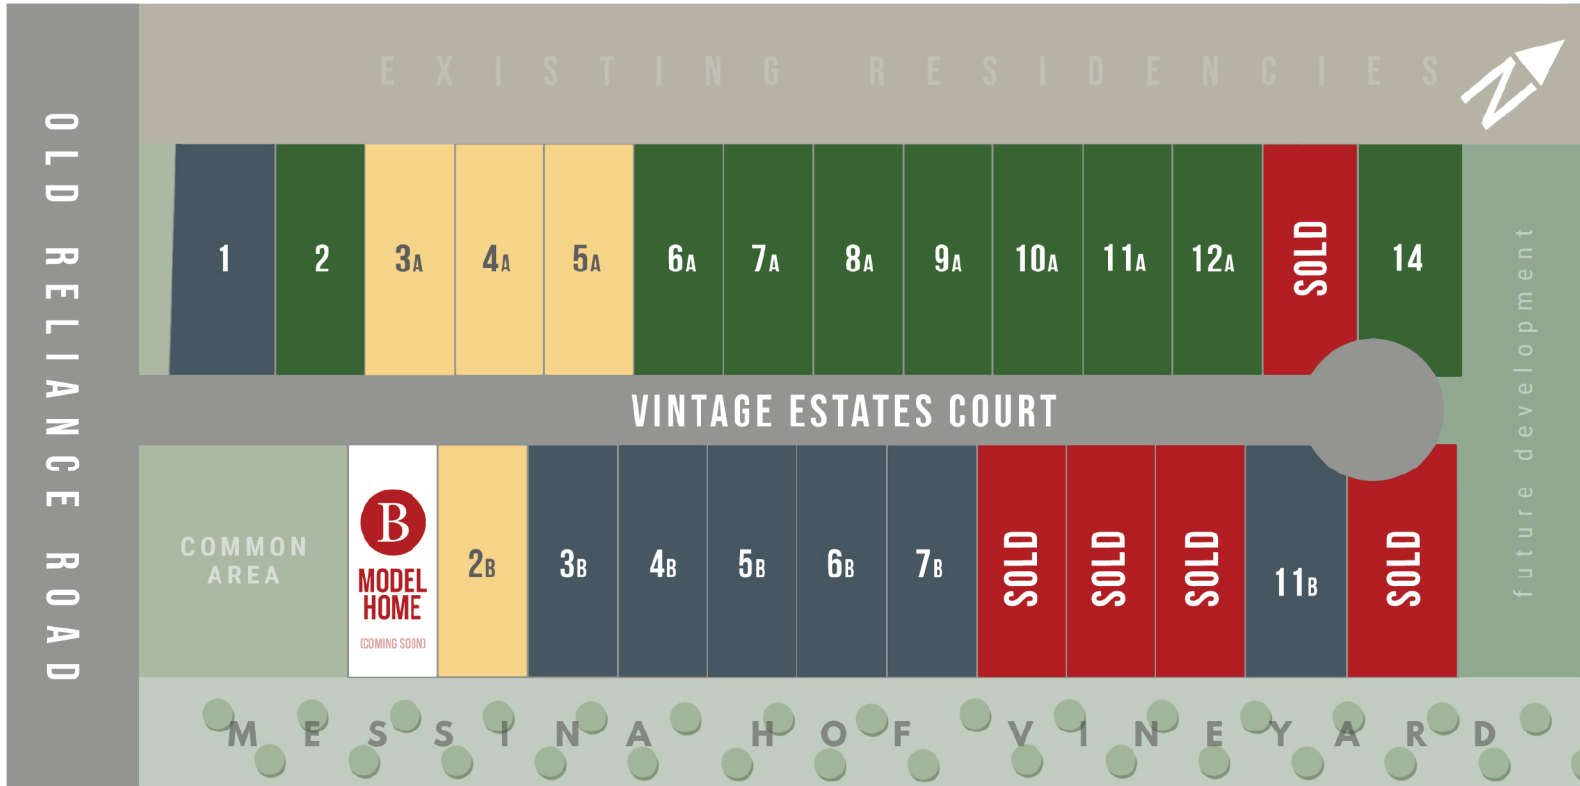

AVAILABLE HOMESITES

VINTAGE ESTATES - 60' HOMESITES

BLACKSTONE HOMES

PREMIUM HOMESITE

SHOWCASE HOMESITE

AVAILABLE HOMESITE